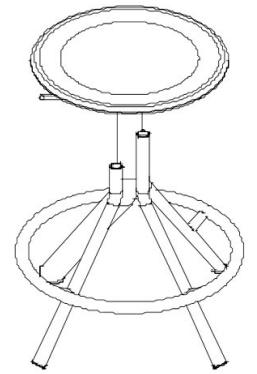

Main 1120

MAIN COLLECTION:

Main 1120, Main 1121, Main 1125, Main 1126,

Barstool with steel frame, 4 legs. Ash wood swivel seat with gas lift device.

WEIGHT

7,2 kg

PACK

0,23 m³