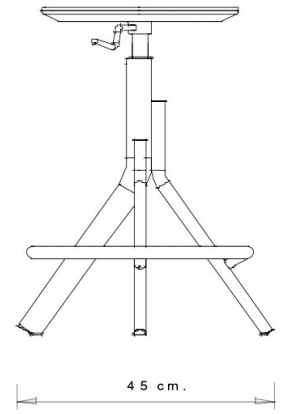

Main 1120

MAIN COLLECTION:

Main 1120, Main 1121, Main 1125, Main 1126,

Barstool with steel frame, 4 legs. Ash wood swivel seat with gas lift device.

WEIGHT

7,2 kg

PACK

0,23 m³