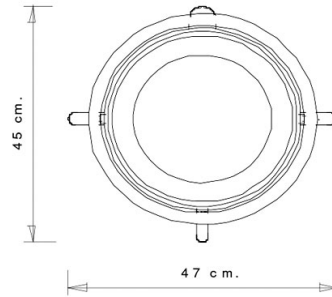

Main 1120

MAIN COLLECTION:

Main 1120, Main 1121, Main 1125, Main 1126,

Barstool with steel frame, 4 legs. Ash wood swivel seat with gas lift device.

WEIGHT

7,2 kg

PACK

0,23 m³