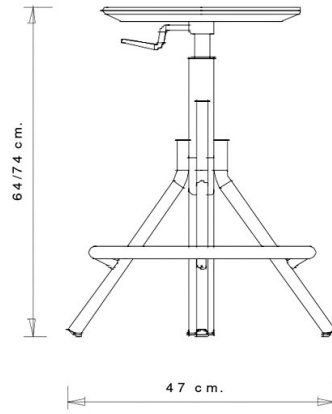

Main 1120

MAIN COLLECTION:

Main 1120, Main 1121, Main 1125, Main 1126,

Barstool with steel frame, 4 legs. Ash wood swivel seat with gas lift device.

WEIGHT

7,2 kg

PACK

0,23 m³